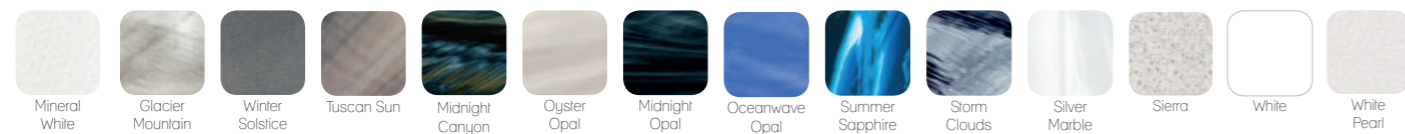

VFSWT Jets

Bellagiofall

Semi In-Ground Option

Swim Spa Acrylic Colours

Dual Temp Spa Section Acrylic Colours

Maintenance Free Cabinets

OPTIONAL FEATURES

Upgrades